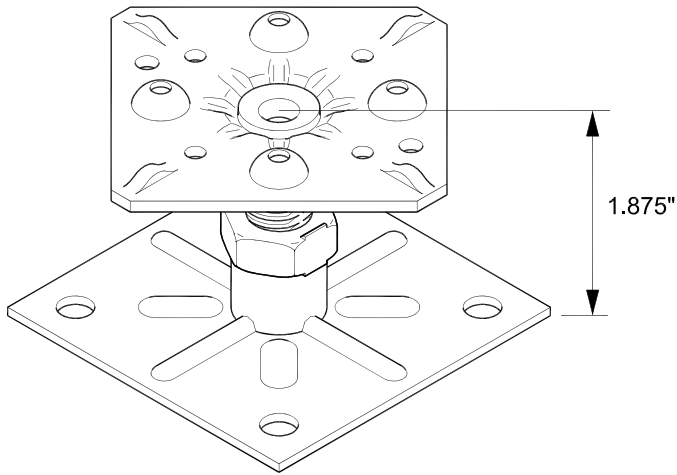

3" FFH Low Profile Field & Perimeter Pedestal Base Assembly

FIELD PEDESTAL HEAD

PERIMETER PEDESTAL HEAD

LOW PROFILE 3"

TOP VIEW OF FIELD PEDESTAL TOP

TOP VIEW OF PERIMETER PEDESTAL TOP

TOP VIEW OF PEDESTAL BASE

LOW PROFILE HEIGHT

	Finished Floor Height	
	3 Inch	
	Low	High
No Panel	1.66	2.20
1-1/8" Panel	2.79	3.33
1-1/8" Panel with Stringer	3.91	4.45
1-1/2" Panel	3.16	3.70
1-1/2" Panel with Stringer	4.29	4.83