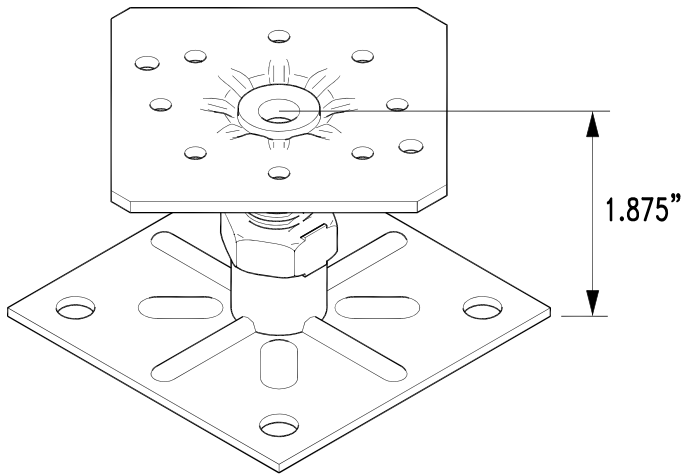

3" FFH Low Profile Field & Perimeter Pedestal Base Assembly

FIELD PEDESTAL HEAD

PERIMETER PEDESTAL HEAD

LOW PROFILE 3"

TOP VIEW OF FIELD PEDESTAL TOP

TOP VIEW OF PERIMETER PEDESTAL TOP

TOP VIEW OF PEDESTAL BASE

LOW PROFILE HEIGHT

	Finished Floor Height	
	3 Inch	
	Low	High
No Panel	1.66	2.20
1-1/8" Panel	2.79	3.33
1-1/8" Panel with Stringer	3.91	4.45
1-1/2" Panel	3.16	3.70
1-1/2" Panel with Stringer	4.29	4.83