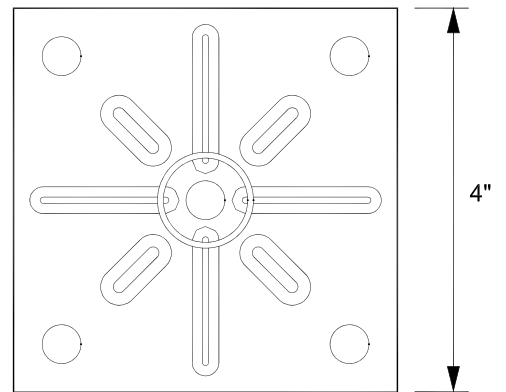

3" FFH Low Profile Field & Perimeter Pedestal Base Assembly

FIELD PEDESTAL HEAD

PERIMETER PEDESTAL HEAD

LOW PROFILE 3"

TOP VIEW OF FIELD PEDESTAL TOP

TOP VIEW OF PERIMETER PEDESTAL TOP

TOP VIEW OF PEDESTAL BASE

LOW PROFILE HEIGHT

	Finished Floor Height	
	3 Inch	
	Low	High
No Panel	1.66	2.20
1-1/8" Panel	2.79	3.33
1-1/8" Panel with Stringer	3.91	4.45
1-1/2" Panel	3.16	3.70
1-1/2" Panel with Stringer	4.29	4.83