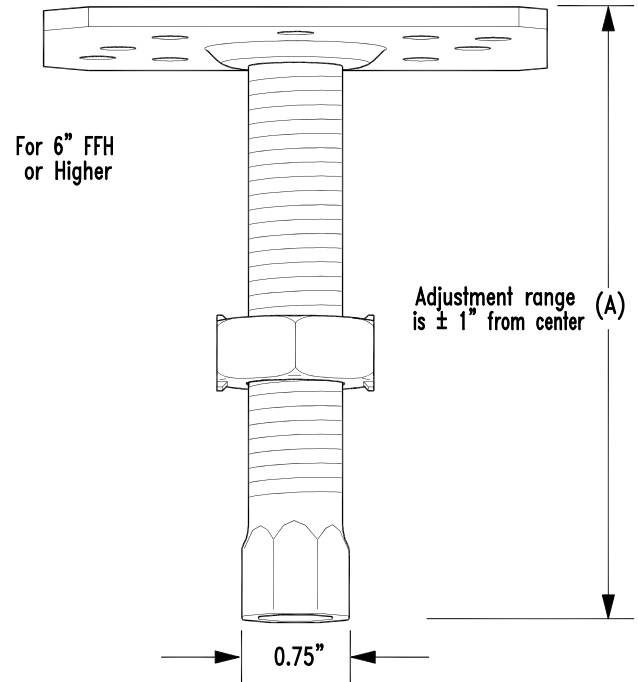

(Low Profile)

For 6" FFH
or Less

(Octagonal)

For 6" FFH
or Higher

Adjustment range
is $\pm 1"$ from center (A)

Note: All dimensions are nominal.