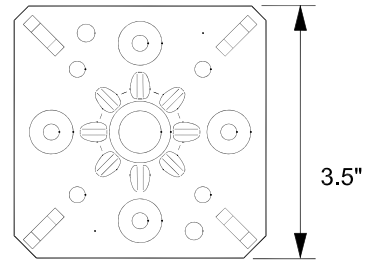

# 4" FFH Low Profile Field & Perimeter Pedestal Base Assembly

FIELD PEDESTAL HEAD

TOP VIEW OF FIELD PEDESTAL TOP

TOP VIEW OF PERIMETER PEDESTAL TOP

PERIMETER PEDESTAL HEAD  
LOW PROFILE 4"

TOP VIEW OF PEDESTAL BASE

	Finished Floor Height	
	4 Inch	
	Low	High
No Panel	2.20	3.15
1-1/8" Panel	3.33	4.28
1-1/8" Panel with Stringer	4.45	5.40
1-1/2" Panel	3.70	4.65
1-1/2" Panel with Stringer	4.83	5.78