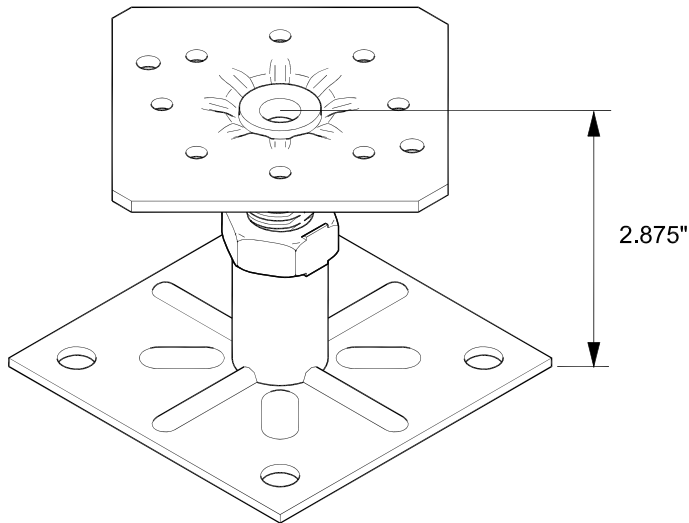

# 4" FFH Low Profile Field & Perimeter Pedestal Base Assembly

FIELD PEDESTAL HEAD

TOP VIEW OF FIELD PEDESTAL TOP

TOP VIEW OF PERIMETER PEDESTAL TOP

PERIMETER PEDESTAL HEAD  
LOW PROFILE 4"

TOP VIEW OF PEDESTAL BASE

	Finished Floor Height	
	4 Inch	
	Low	High
No Panel	2.20	3.15
1-1/8" Panel	3.33	4.28
1-1/8" Panel with Stringer	4.45	5.40
1-1/2" Panel	3.70	4.65
1-1/2" Panel with Stringer	4.83	5.78