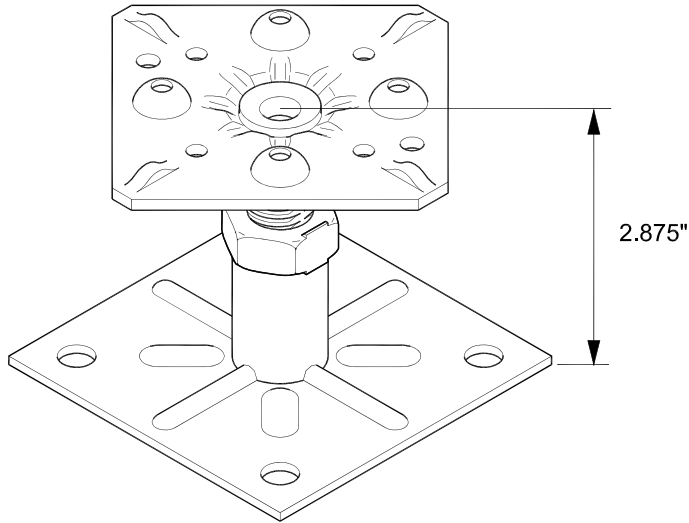

# 4" FFH Low Profile Field & Perimeter Pedestal Base Assembly

FIELD PEDESTAL HEAD

TOP VIEW OF FIELD PEDESTAL TOP

TOP VIEW OF PERIMETER PEDESTAL TOP

PERIMETER PEDESTAL HEAD  
LOW PROFILE 4"

TOP VIEW OF PEDESTAL BASE

	Finished Floor Height	
	4 Inch	
	Low	High
No Panel	2.20	3.15
1-1/8" Panel	3.33	4.28
1-1/8" Panel with Stringer	4.45	5.40
1-1/2" Panel	3.70	4.65
1-1/2" Panel with Stringer	4.83	5.78