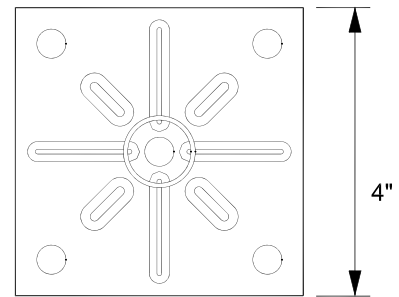

# 4" FFH Low Profile Field & Perimeter Pedestal Base Assembly

FIELD PEDESTAL HEAD

TOP VIEW OF FIELD PEDESTAL TOP

TOP VIEW OF PERIMETER PEDESTAL TOP

PERIMETER PEDESTAL HEAD  
LOW PROFILE 4"

TOP VIEW OF PEDESTAL BASE

	Finished Floor Height	
	4 Inch	
	Low	High
No Panel	2.20	3.15
1-1/8" Panel	3.33	4.28
1-1/8" Panel with Stringer	4.45	5.40
1-1/2" Panel	3.70	4.65
1-1/2" Panel with Stringer	4.83	5.78