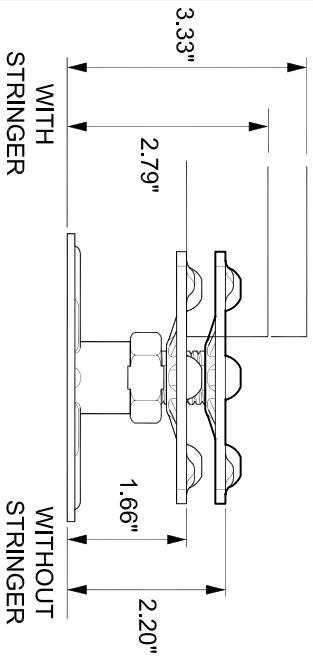

FFH Low Profile Standard Pedestal Base Assembly

3 INCH

Finished Floor Height		
	3 Inch	
	Low	High
No Panel	1.66	2.20
1-1/8" Panel	2.79	3.33
1-1/8" Panel with Stringer	3.91	4.45
1-1/2" Panel	3.16	3.70
1-1/2" Panel with Stringer	4.29	4.83

4 INCH

Finished Floor Height		
	4 Inch	
	Low	High
No Panel	2.20	3.15
1-1/8" Panel	3.33	4.28
1-1/8" Panel with Stringer	4.45	5.40
1-1/2" Panel	3.70	4.65
1-1/2" Panel with Stringer	4.83	5.78

5 INCH

Finished Floor Height		
	5 Inch	
	Low	High
No Panel	3.00	4.70
1-1/8" Panel	4.13	5.83
1-1/8" Panel with Stringer	5.25	6.95
1-1/2" Panel	4.50	6.20
1-1/2" Panel with Stringer	5.63	7.33