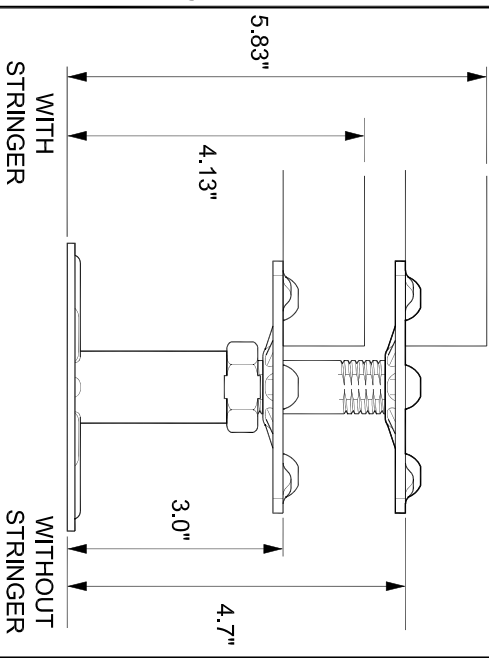

FFH Low Profile Standard Pedestal Base Assembly

3 INCH

Finished Floor Height		
	3 Inch	
	Low	High
No Panel	1.66	2.20
1-1/8" Panel	2.79	3.33
1-1/8" Panel with Stringer	3.91	4.45
1-1/2" Panel	3.16	3.70
1-1/2" Panel with Stringer	4.29	4.83

4 INCH

Finished Floor Height		
	4 Inch	
	Low	High
No Panel	2.20	3.15
1-1/8" Panel	3.33	4.28
1-1/8" Panel with Stringer	4.45	5.40
1-1/2" Panel	3.70	4.65
1-1/2" Panel with Stringer	4.83	5.78

5 INCH

Finished Floor Height		
	5 Inch	
	Low	High
No Panel	3.00	4.70
1-1/8" Panel	4.13	5.83
1-1/8" Panel with Stringer	5.25	6.95
1-1/2" Panel	4.50	6.20
1-1/2" Panel with Stringer	5.63	7.33