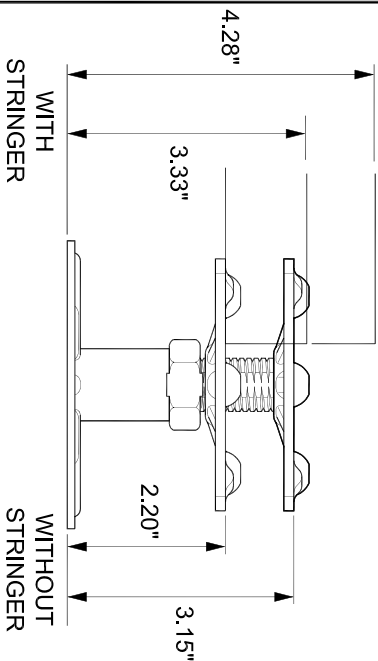

FFH Low Profile Standard Pedestal Base Assembly

3 INCH

Finished Floor Height		
	3 Inch	
	Low	High
No Panel	1.66	2.20
1-1/8" Panel	2.79	3.33
1-1/8" Panel with Stringer	3.91	4.45
1-1/2" Panel	3.16	3.70
1-1/2" Panel with Stringer	4.29	4.83

4 INCH

Finished Floor Height		
	4 Inch	
	Low	High
No Panel	2.20	3.15
1-1/8" Panel	3.33	4.28
1-1/8" Panel with Stringer	4.45	5.40
1-1/2" Panel	3.70	4.65
1-1/2" Panel with Stringer	4.83	5.78

5 INCH

Finished Floor Height		
	5 Inch	
	Low	High
No Panel	3.00	4.70
1-1/8" Panel	4.13	5.83
1-1/8" Panel with Stringer	5.25	6.95
1-1/2" Panel	4.50	6.20
1-1/2" Panel with Stringer	5.63	7.33