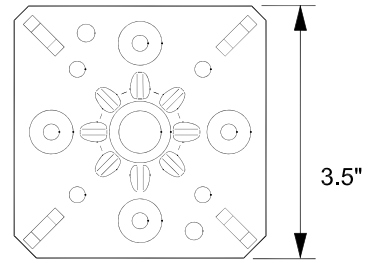

5" FFH Low Profile Field & Perimeter Pedestal Base Assembly

FIELD PEDESTAL HEAD

TOP VIEW OF FIELD PEDESTAL TOP

TOP VIEW OF PERIMETER PEDESTAL TOP

PERIMETER PEDESTAL HEAD
LOW PROFILE 5"

TOP VIEW OF PEDESTAL BASE

LOW PROFILE HEIGHT

WITH STRINGER

WITHOUT STRINGER

	Finished Floor Height	
	5 Inch	
	Low	High
No Panel	3.00	4.70
1-1/8" Panel	4.13	5.83
1-1/8" Panel with Stringer	5.25	6.95
1-1/2" Panel	4.50	6.20
1-1/2" Panel with Stringer	5.63	7.33