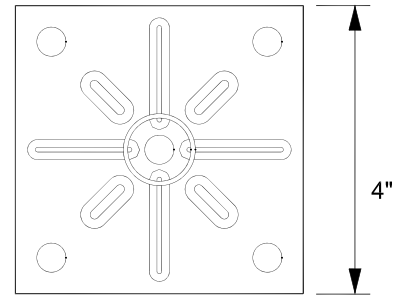

5" FFH Low Profile Field & Perimeter Pedestal Base Assembly

FIELD PEDESTAL HEAD

TOP VIEW OF FIELD PEDESTAL TOP

TOP VIEW OF PERIMETER PEDESTAL TOP

PERIMETER PEDESTAL HEAD
LOW PROFILE 5"

TOP VIEW OF PEDESTAL BASE

LOW PROFILE HEIGHT

WITH STRINGER

WITHOUT STRINGER

	Finished Floor Height	
	5 Inch	
	Low	High
No Panel	3.00	4.70
1-1/8" Panel	4.13	5.83
1-1/8" Panel with Stringer	5.25	6.95
1-1/2" Panel	4.50	6.20
1-1/2" Panel with Stringer	5.63	7.33