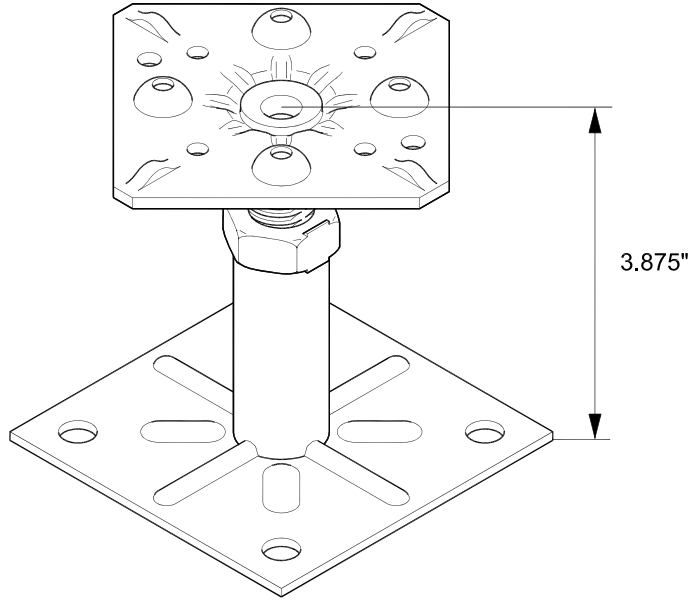

5" FFH Low Profile Field & Perimeter Pedestal Base Assembly

FIELD PEDESTAL HEAD

TOP VIEW OF FIELD PEDESTAL TOP

TOP VIEW OF PERIMETER PEDESTAL TOP

PERIMETER PEDESTAL HEAD
LOW PROFILE 5"

TOP VIEW OF PEDESTAL BASE

LOW PROFILE HEIGHT

WITH STRINGER

WITHOUT STRINGER

	Finished Floor Height	
	5 Inch	
	Low	High
No Panel	3.00	4.70
1-1/8" Panel	4.13	5.83
1-1/8" Panel with Stringer	5.25	6.95
1-1/2" Panel	4.50	6.20
1-1/2" Panel with Stringer	5.63	7.33