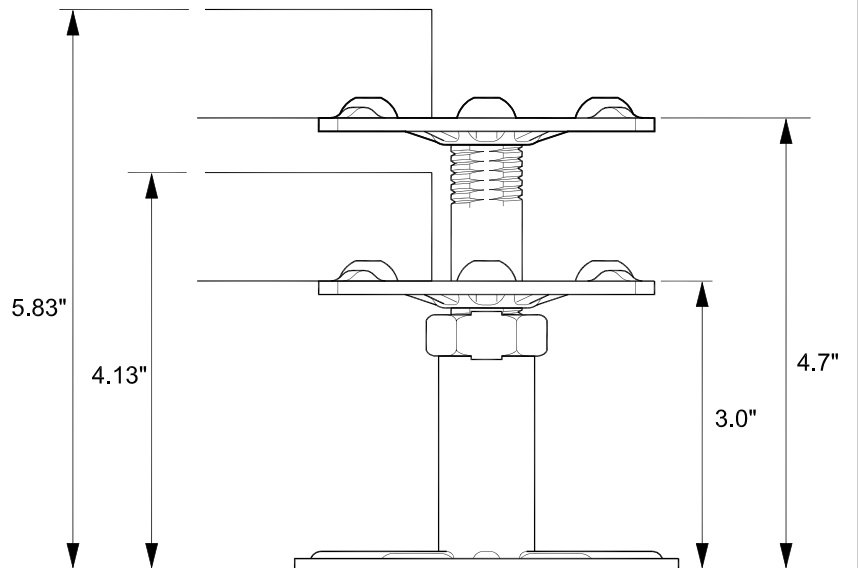

5" FFH Low Profile Field & Perimeter Pedestal Base Assembly

FIELD PEDESTAL HEAD

TOP VIEW OF FIELD PEDESTAL TOP

TOP VIEW OF PERIMETER PEDESTAL TOP

PERIMETER PEDESTAL HEAD
LOW PROFILE 5"

TOP VIEW OF PEDESTAL BASE

LOW PROFILE HEIGHT

WITH STRINGER

WITHOUT STRINGER

	Finished Floor Height	
	5 Inch	
	Low	High
No Panel	3.00	4.70
1-1/8" Panel	4.13	5.83
1-1/8" Panel with Stringer	5.25	6.95
1-1/2" Panel	4.50	6.20
1-1/2" Panel with Stringer	5.63	7.33