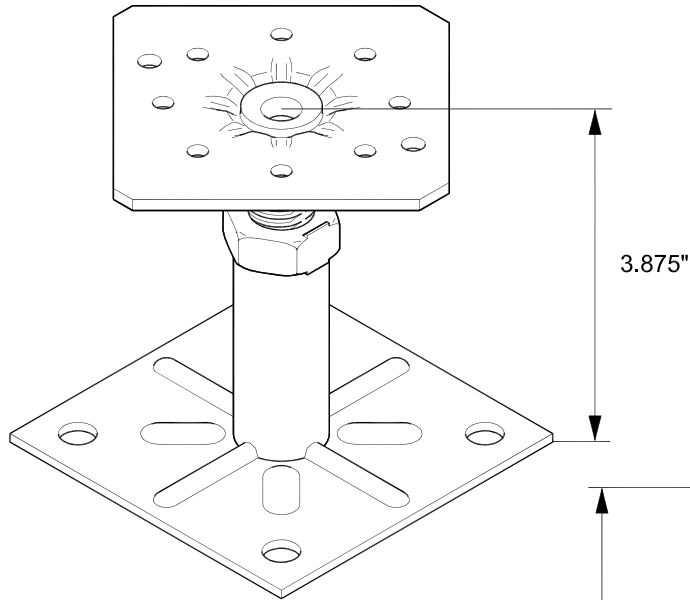

5" FFH Low Profile Field & Perimeter Pedestal Base Assembly

FIELD PEDESTAL HEAD

TOP VIEW OF FIELD PEDESTAL TOP

TOP VIEW OF PERIMETER PEDESTAL TOP

PERIMETER PEDESTAL HEAD
LOW PROFILE 5"

TOP VIEW OF PEDESTAL BASE

LOW PROFILE HEIGHT

WITH STRINGER

WITHOUT STRINGER

	Finished Floor Height	
	5 Inch	
	Low	High
No Panel	3.00	4.70
1-1/8" Panel	4.13	5.83
1-1/8" Panel with Stringer	5.25	6.95
1-1/2" Panel	4.50	6.20
1-1/2" Panel with Stringer	5.63	7.33